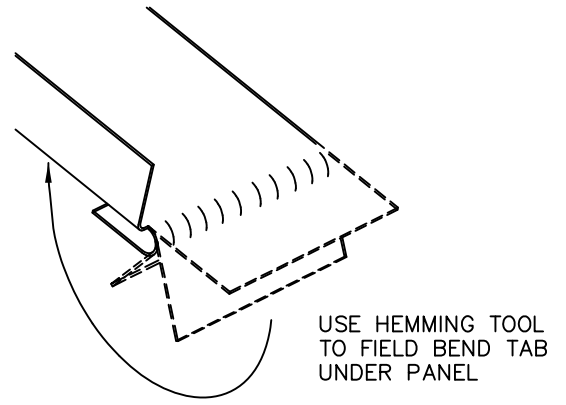

STEP
1

STEP
2

STEP
3

APPLY 3/8" BEAD OF NON-SKINNING BUTYL SEALANT ON OUTSIDE OF MALE RIB AS SHOWN

SELECT SEAM
NARROW BATTEN

EAVE HEM

SSNB-05