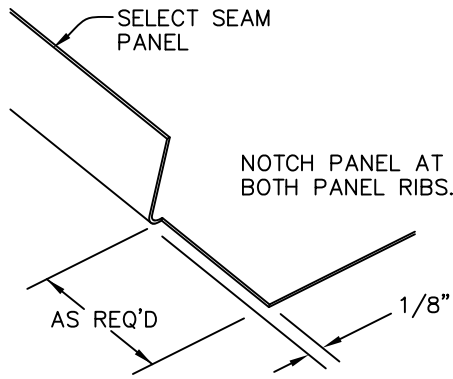

STEP
1

STEP
2

STEP
3

APPLY 3/8" BEAD OF NON-SKINNING BUTYL SEALANT ON OUTSIDE OF MALE RIB AS SHOWN

SELECT SEAM
NARROW BATTEN

EAVE HEM

SSNB-05