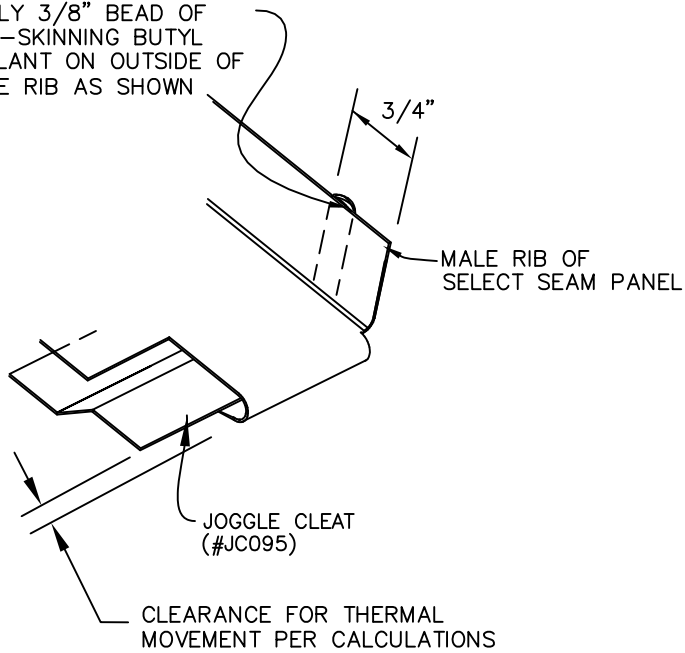

STEP
1

STEP
2

STEP
3

APPLY 3/8" BEAD OF NON-SKINNING BUTYL SEALANT ON OUTSIDE OF MALE RIB AS SHOWN

SELECT SEAM
NARROW BATTEN

EAVE HEM

SSNB-05