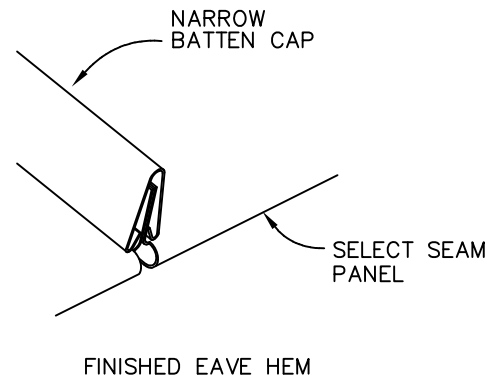

STEP
1

STEP
2

STEP
3

APPLY 3/8" BEAD OF NON-SKINNING BUTYL SEALANT ON OUTSIDE OF MALE RIB AS SHOWN

SELECT SEAM
NARROW BATTEN

EAVE HEM

SSNB-05